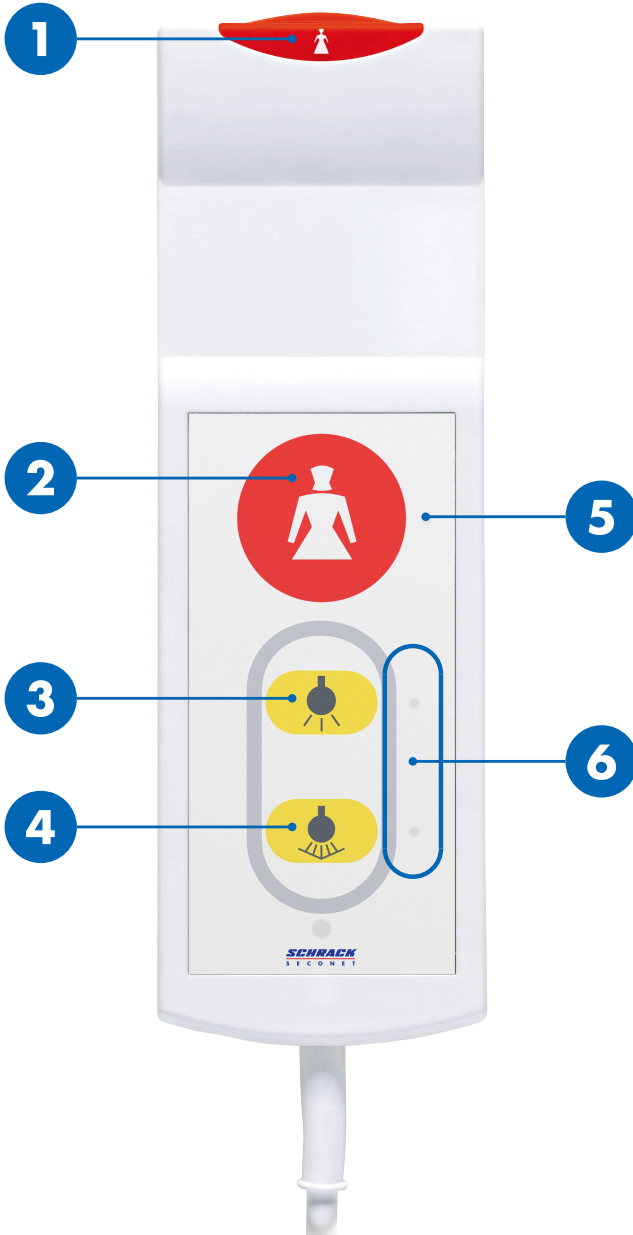

Pear pushbutton BT-IP

User manual

Overview

- 1 / 2** Call buttons
- 3** Room light
- 4** Reading light
- 5** LED of call button (reassurance light)
- 6** LED of light button (finder light)

CAUTION

Do not use as rising aid

Cable and device are no rising aid. Do not pull yourself up using the device.

Care staff call

The call button  **1** and the LED **5** are constantly lit, so that the buttons are easier to locate even in the dark.

Call care staff

Press call button  **1** or **2**.

- ▶ Call button  **1** and LED **5** light up.

Turn light on and off

The LED of the light buttons **6** are constantly lit, so that the buttons are easier to locate even in the dark.

Room light (optional)

Press the room light button  **3** briefly.

- ▶ Room light is turned on or off.

Reading light (optional)

Press the reading light button  **4** briefly.

- ▶ Reading light is turned on or off.